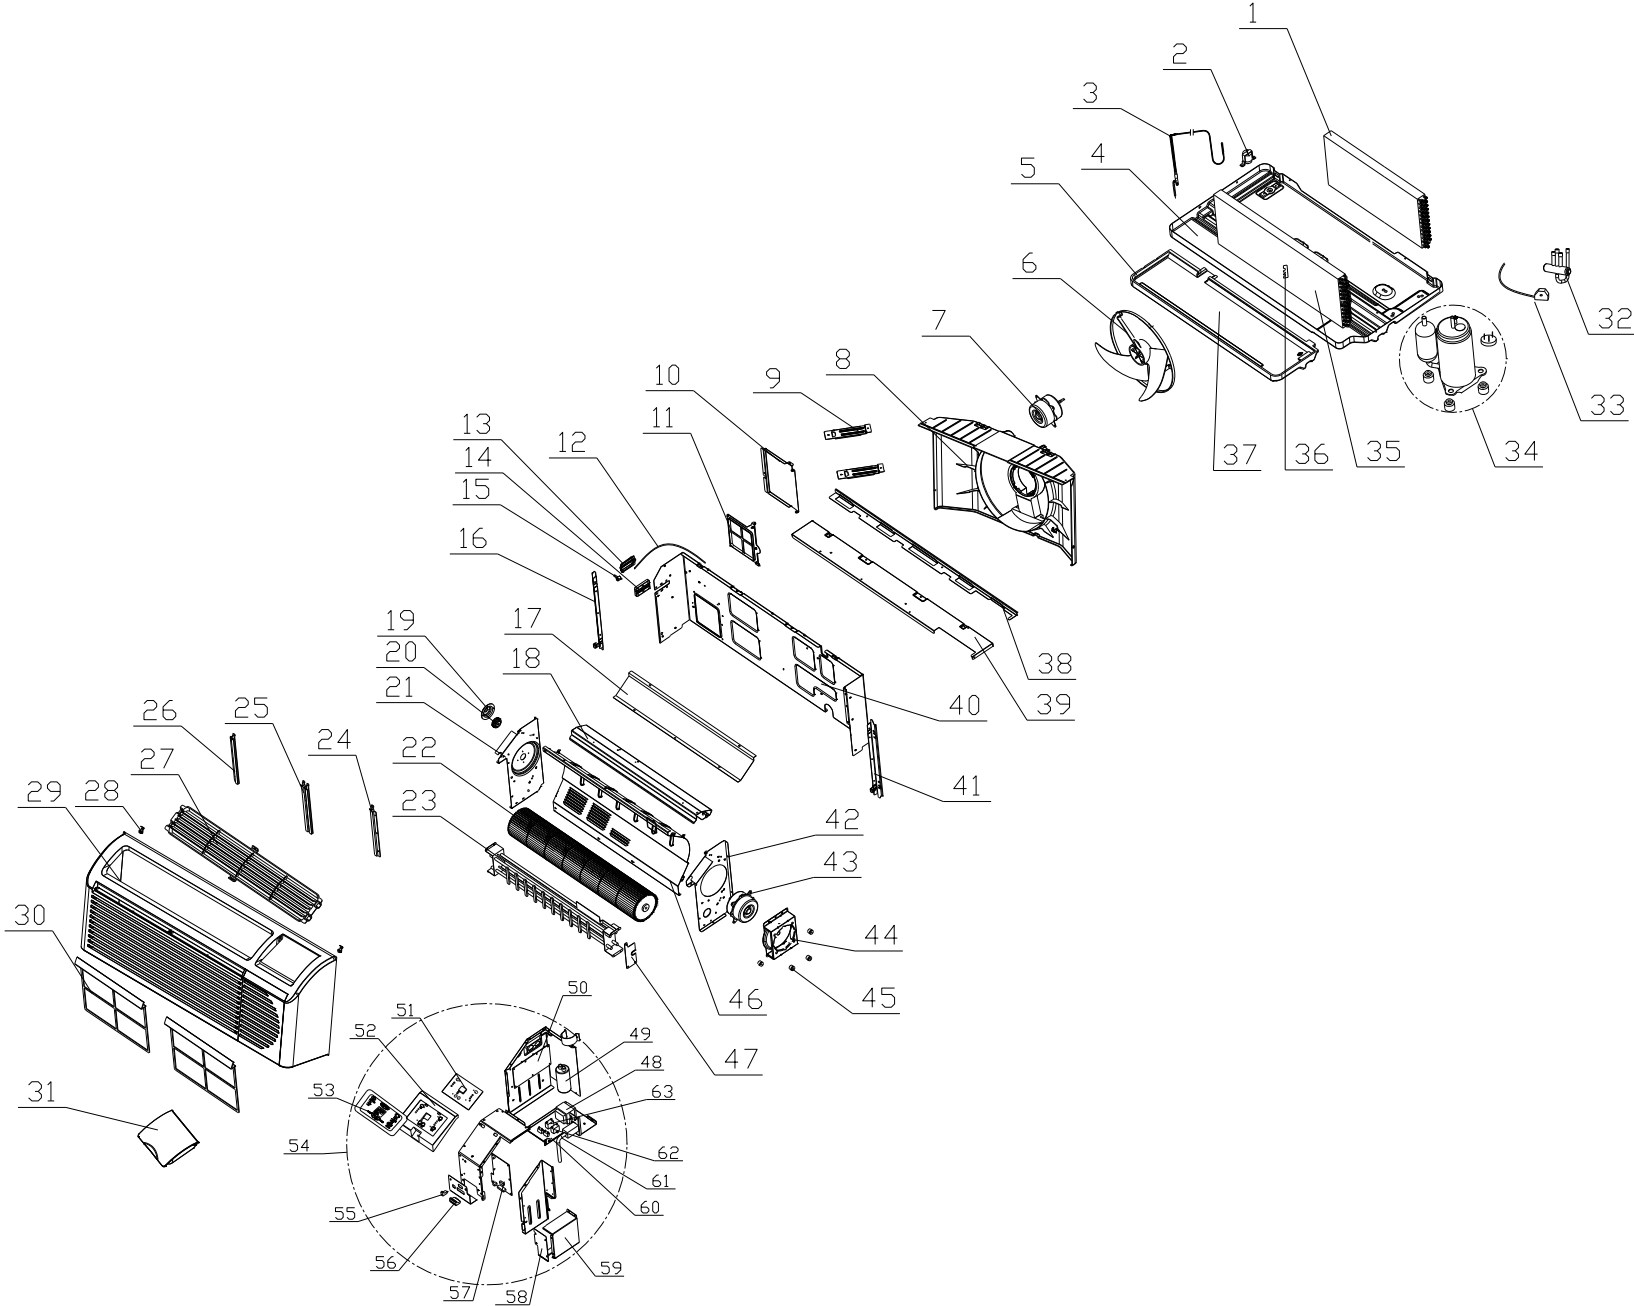

PTAC415HP3ZX / PTAC415HP3ZB

PTAC415HP3VX

1. Exploded view of unit

Figure 1-2

2. Spare parts list of unit

Table 2-1.1 Spare Parts list of Air Conditioners (208-230 VAC units)

Location	Description	Part Number				Qty
		PTAC49CH3ZX	PTAC412CH3ZX	PTAC412CH3ZB	PTAC415CH3ZX	
1	Condenser Assy	'01101809	'01101809	0110136301	'01101191	1
2	Drainage Valve	'07100164	'07100164	07101001	'07100164	1
3	Capillary Sub-Assy	'03001119	'03001139	03001549	'03001341	1
4	Chassis Sub-assy	'0120102603P	'0120102604P	0120102607P	'01201026P	1
5	Foam (water tray)	'12411904	'12411904	12411904	'12411904	1
6	Axial Flow Fan	'10331004	'10331004	10331004	'10331004	1
7	Fan Motor	'150110343	'15011047	15011047	'15011047	1
8	Diversion Circle	'10371004	'10371004	10371004	'10371004	1
9	Mid-connect board	'01381004	'01381004	01381004	'01381004	2
10	Fresh Air Door Sub-assy	'01441003P	'01441003P	01441008	'01441003P	1
11	Filter Sub-Assy (Outside)	'11121213	'11121213	11121213	'11121213	1
12	Air Door thread	'02121014	'02121014	02121014	'02121014	1
13	Upper cover of hand lever	'26231154	'26231154	26231154	'26231154	1
14	Lower cover of hand lever	'26231155	'26231155	26231155	'26231155	1
15	Hand lever	'26231153	'26231153	26231153	'26231153	1
16	Outer support sub-assy (left)	'01701015	'01701015	01701038	'01701015	1
17	Rear grill	'01471007	'01471007	01471007	'01471007	1
18	Helicoid tongue	'02121010P	'02121010P	02121010P	'02121010P	1
19	Bearing board	'02111010	'02111010	02111010	'02111010	1
20	Bearing Holder sub-assy	'26151138	'26151138	26151138	'26151138	1
21	Left side board of duct	'02121008P	'02121008P	02121008P	'02121008P	1
22	Cross Flow Fan	'10351002	'10351002	10351002	'10351002	1
Not Shown	Fan Bearing (Included with the Cross Flow Fan)	'76512210	'76512210	76512210	'76512210	1
23	Electric Heater Tube	'3200102602	'32001026	32001035	'32001026	1
24	Press board of filter 1	'26111139	'26111139	26111139	'26111139	1
25	Press board of filter 2	'26111140	'26111140	26111140	'26111140	1
26	Press board of filter 3	'26111141	'26111141	26111141	'26111141	1
27	Air Outlet Grille	'22411153	'22411153	22411023	'22411153	1
28	Front Panel mtg. clips (Included with the Front Panel Assy)	02111013	02111013	02111013	02111013	2
29	Front Panel Assy	'20001475	'20001475	2000147506	'20001475	1
30	Filter (inside – 2 required)	'11121212	'11121212	11121212	'11121212	2
31	Display door	'20121070	'20121070	20121070	'20121070	1
32	4-way Valve Sub-Assy	N/A	N/A	N/A	N/A	N/A
33	Magnet Coil	N/A	N/A	N/A	N/A	N/A
34	Compressor and fittings	'00101049	'00101053	00101087	'00101085	1
35	Evaporator Assy	'01001060	'01001285	01001285	'01001285	1
36	Ambient Temperature Sensor	'3900012123	'3900012123	3900012123	'3900012123	1
37	Thermal baffle	'02121012	'02121012	02121012	'02121012	1
38	Up plate bracket (Included with Top Cover plate)	01701009	01701009	N/A	01701009	1
39	Top Cover Plate Sub-Assy	'01251007	'01251007	01251013	'01251007	1
40	Mid-clapboard assy	'01231041P	'01231041P	01231083P	'01231041P	1
41	Outer support sub-assy (right)	'01701016	'01701016	01701039	'01701016	1