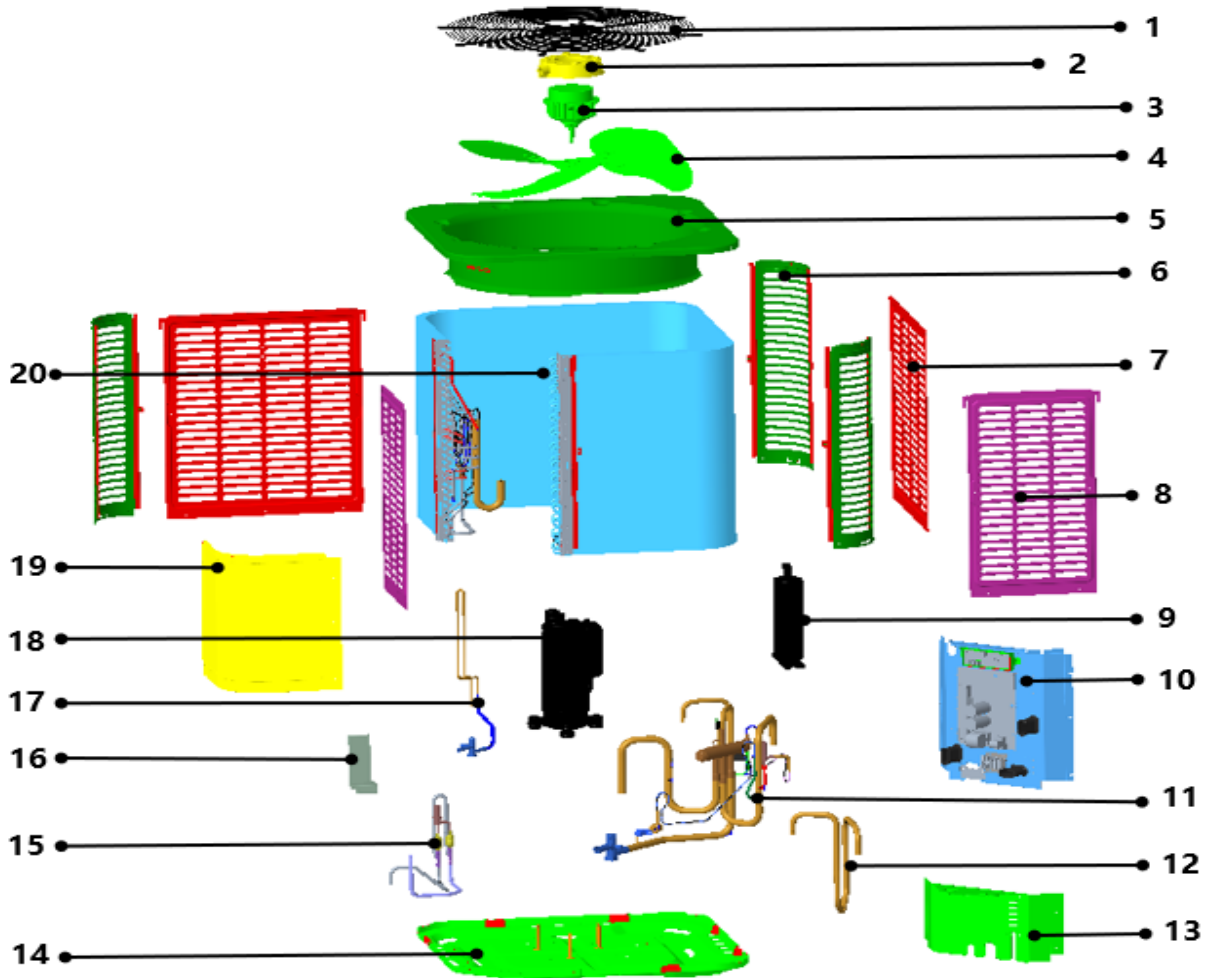

# Spare Parts List for Top Discharge Condensing Evox Series Heat Pump

FOR MODELS:

Heat Pump: TZID36H520ZC, TZID60H520ZC

EXPLODED VIEW – CONDENSING UNIT – TZID36H520ZC

EXPLODED VIEW – CONDENSING UNIT – TZID60H520ZC

# Updates

Correction

Date

	Correction	Date