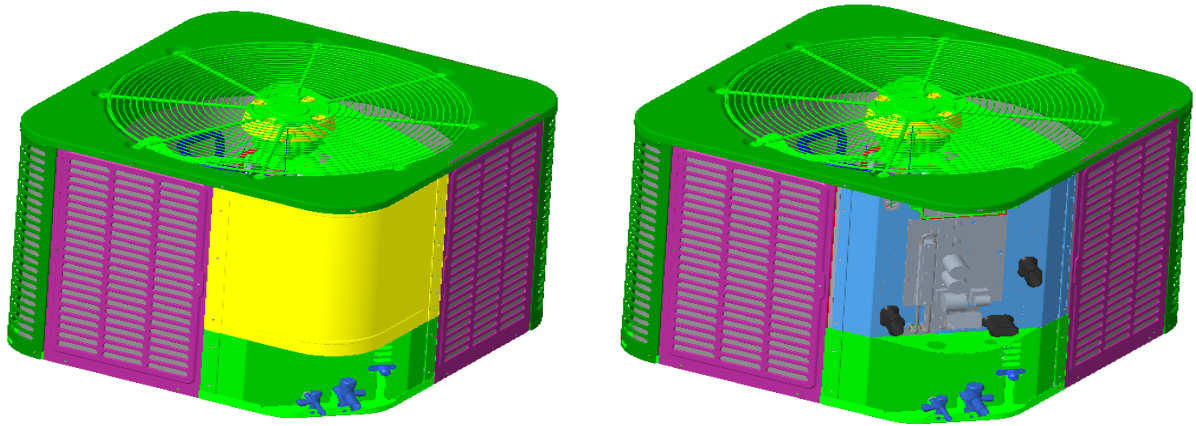

# Spare Parts List for Top Discharge Condensing Evox Series Heat Pump

FOR MODELS:

Heat Pump: TZID36H520ZC, TZID60H520ZC

EXPLODED VIEW – CONDENSING UNIT – TZID36H520ZC

EXPLODED VIEW – CONDENSING UNIT – TZID60H520ZC