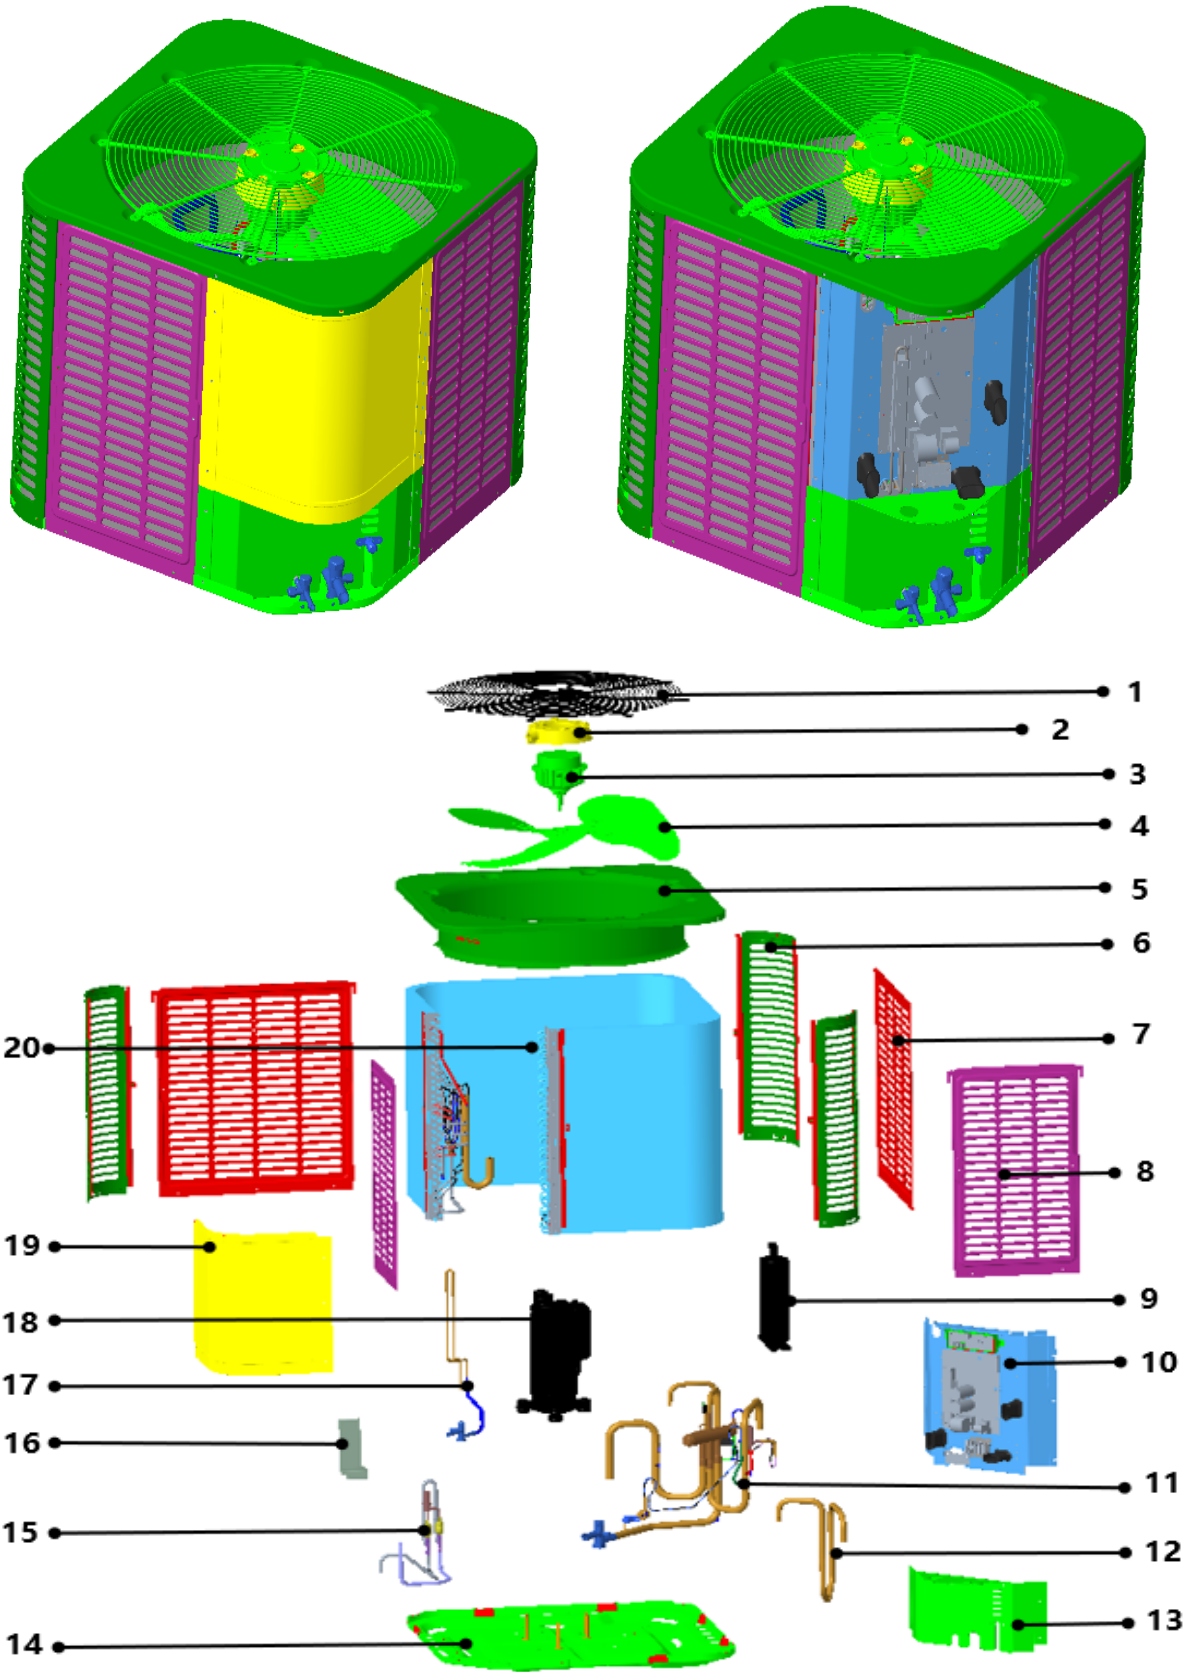

# Spare Parts List for Top Discharge Condensing Evox Series Heat Pump

FOR MODELS:

Heat Pump: TZID36H520ZC, TZID60H520ZC

EXPLODED VIEW – CONDENSING UNIT – TZID36H520ZC

EXPLODED VIEW – CONDENSING UNIT – TZID60H520ZC