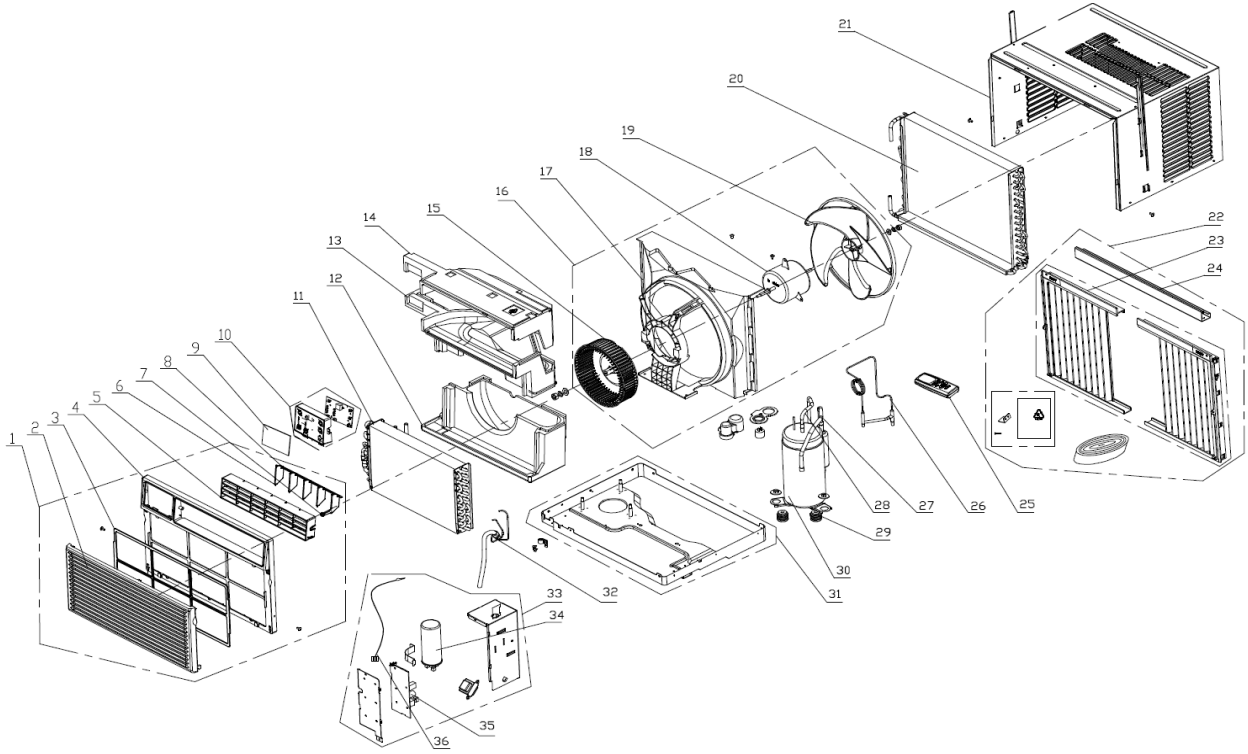

Exploded View - 421-0100 & 421-0101

No.	Part Name	Quantity	WA46YER	WA48YER
1	Front Panel Assy	1	20001473	20001765
2	Air Intake Panel	1	20001464	20001757
3	Filter Sub-Assy	1	11121011	11121227
4	Front Panel	1	20001463	20001732
5	Air Guide Frame	1	26111012	26111036
6	Air Louver 1	4	105111622	105111622
7	Air Louver 2	1	105111612	105111612
8	Swing Lever	1	10581017	10581157
9	Membrane	1	63061332	10581157
10	Electric Controller BoxSub Assy	1	2011114302	2011114302
11	Evaporator Assy	1	01001307	01100100043101
12	Propeller Housing(lower)	1	12311637	120008000002
13	Propeller Housing(mid)	1	120008000004	120008000003
14	Propeller Housing(upper)	1	120008000005	120008000001
15	Centrifugal Fan	1	10311211	10311211
16	Air Flue Assy	1	000011000032	00007200016
17	Rear Clapboard	1	20051015	20051026
18	Fan Motor	1	1501103616	1501105206
19	Axial Flow Fan	1	10331161	10331161
20	Condenser Assy	1	01101080	01101377
21	Cabinet assy	1	01431156	01451002P
22	Insatallation Assessories	1	000007000002	000007000003
23	Fixing Frame Assy of Curtain	1	22411017	22411025
24	Top Guide Sub-assy	1	01771008	01771031P
25	Remote Controller	1	30510541	30510541
26	Capillary Assy	1	03001760	030006060154
27	Suction Tube	1	03621748	035006000801
28	Discharge Tube	1	035008000172	035008000431