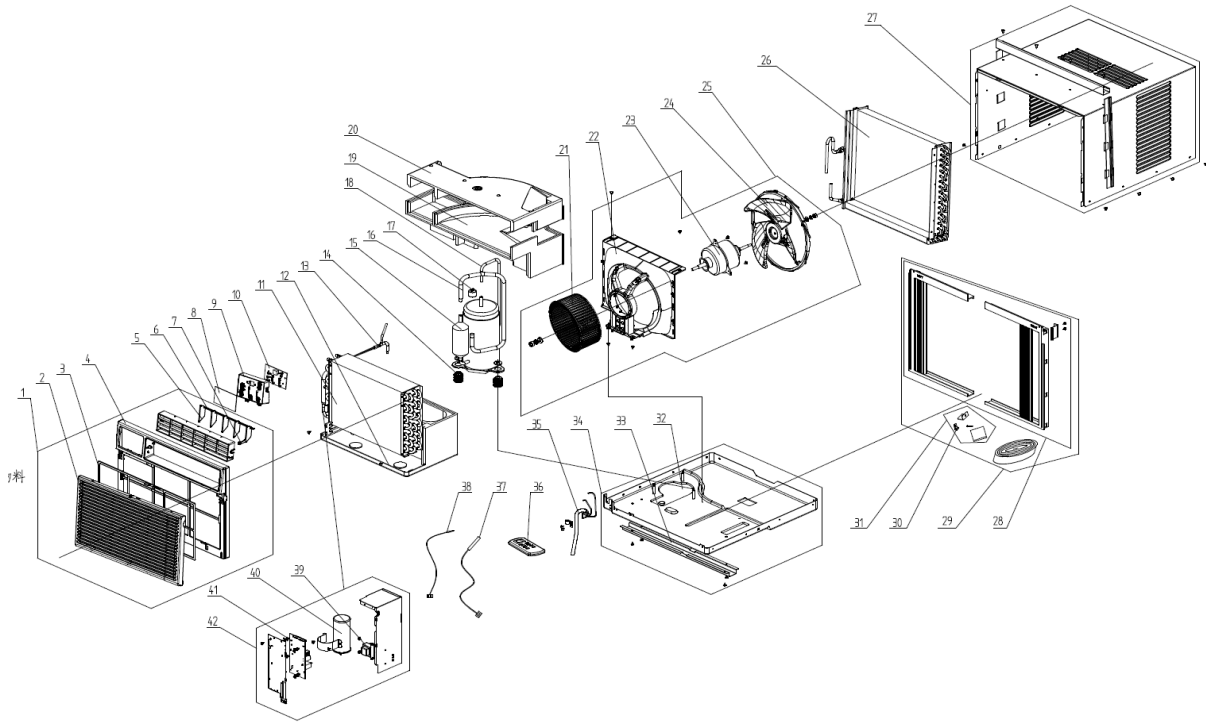

Exploded View - 421-0102

No.	Part Name	Part No.	WA410YER
1	Front Panel Assy	00800600010	1
2	Air intake Panel	20006400104	1
3	Filter Sub-Assy	11121047	1
4	Front Case	20000200028	1
5	Air Louver 2	105111622	4
6	Swing lever	20003500026	1
7	Air Louver 1	105111612	1
8	Membrane	63061332	1
9	LCD Cover	2012107101	1
10	Display Board	300001000104	1
11	Evaporator Assy	011001000303	1
12	Foam (water tray)	120001000013	1
13	Capillary Sub-Assy	030006000079	1
14	Compressor Gasket	76710302	3
15	Compressor and fittings	00101433	1
16	Inhalation Tube	035006000192	1
17	Overload Protector	00181134	1
18	Discharge Tube	035008000767	1
19	Foam (Propeller Housing)	120008000018	1
20	Foam (Propeller Housing cover)	120000000067	1
21	Centrifugal fan	103003000013	1
22	Rear Clapboard	200030000004	1
23	Fan Motor	1501105007	1
24	Axial Flow Fan	10331368	1
25	Motor Support Sub-Assy	017012000103	1