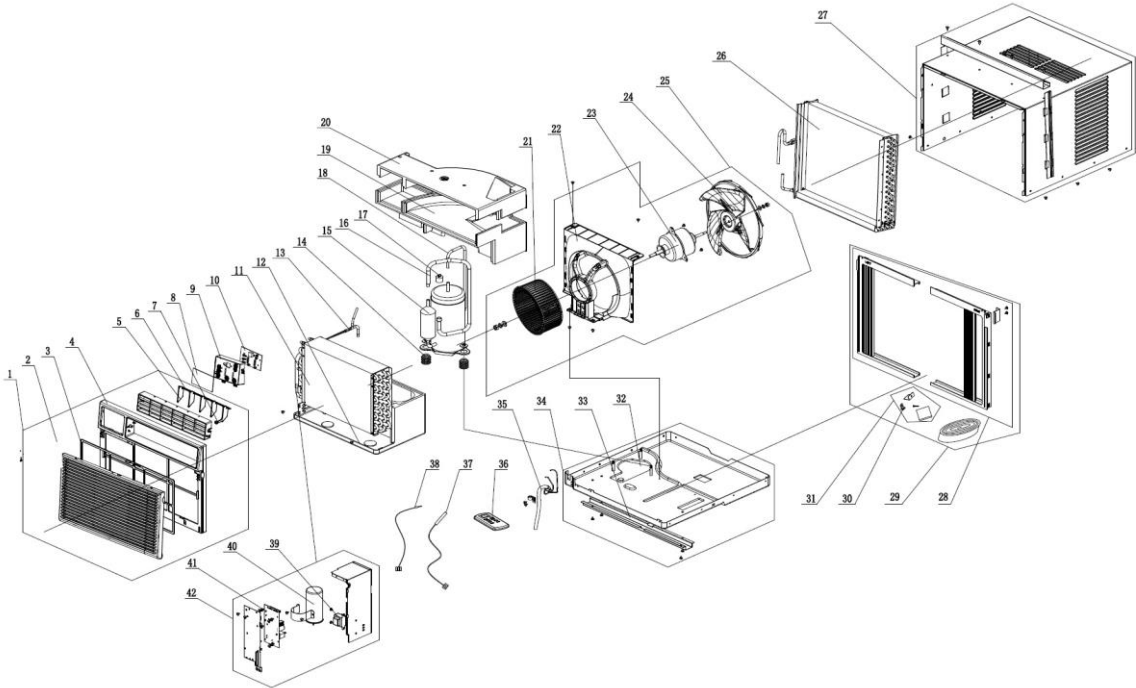

Exploded View - 421-0103

No.	Description	Quantity	Part No.
1	Front Panel Assy	1	00800600010
2	Air Intake Panel	1	20006400104
3	Filter Sub-Assy	1	11121047
4	Front Case	1	20000200028
5	Air Louver 2	4	105111622
6	Swing Lever	1	20003500026
7	Air Louver 1	1	105111612
8	Membrane	1	63061332
9	LCD Cover	1	2012107101
10	Display Board	1	300001000104
11	Evaporator Assy	1	011001000509
12	Foam (Water Tray)	1	120001000013
13	Capillary Sub-assy	1	030006000543
14	Compressor Gasket	3	76710250
15	Compressor and Fittings	1	009001000147
16	Inhalation Tube	1	035006000685
17	Compressor Overload Protector(Internal)	1	009006000004
18	Discharge Tube	1	035008000766
19	Foam(Propeller Housing)	1	120008000018
20	Foam(Propeller Housing Cover)	1	120000000067
21	Centrifugal Fan	1	103003000013
22	Rear Clapboard	1	200030000004
23	Fan Motor	1	1501105007
24	Axial Flow Fan	1	10331368
25	Motor Support Sub-Assy	1	017012000103
26	Condenser Assy	1	01100200681
27	Cabinet Assy	1	00000600006
28	Curtain Assy	1	00000900001
29	Mounting Accessories	1	00000700003
30	Installation Clamp 1	2	01331017
31	Screw Accessories	1	00000800001
32	Chassis Sub-assy	1	01700000234P
33	Lower Guide	1	01771033
34	Chassis Assy	0	none
35	Pwer cord (LCDI)	1	4002088703
36	Remote Controller	1	30510541
37	Temperature Sensor	1	390000598
38	Temperature Sensor	1	390000451
39	Transformer	1	4311024703
40	Capacitor CBB65	1	3302035213
41	Main Board	1	300002000406
42	Electric Box Assy	1	100002001418