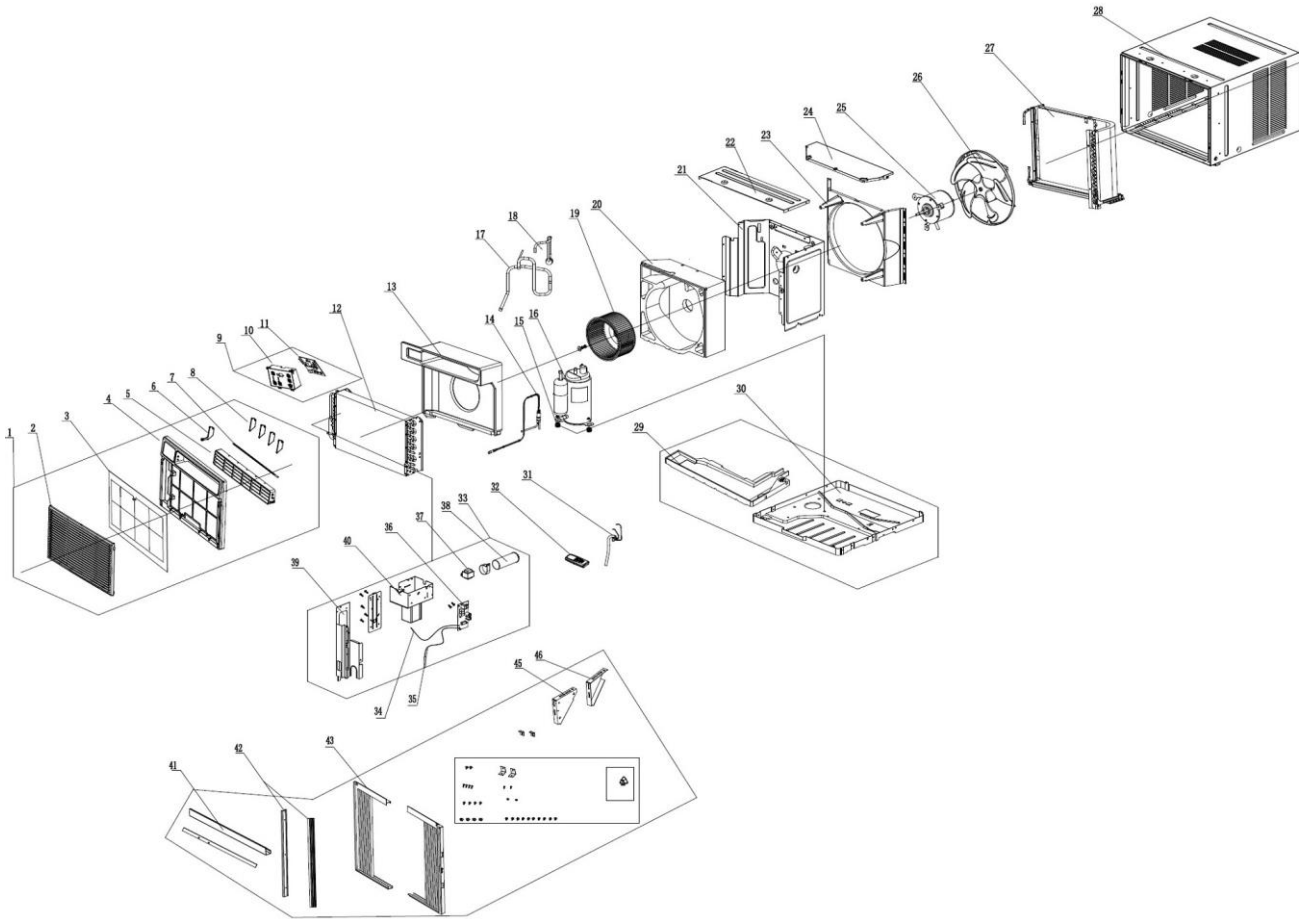

Exploded View - 421-0104

No.	Description	Quantity	Part No.
1	Front Panel Assy	1	20001470
2	Air Intake Panel	1	20001467
3	Filter Sub-Assy	1	11121208
4	Front Case	1	20001465
5	Air Guide Frame	1	26111015
6	Air Louver 2	4	105111622
7	Guide Blade Lever	1	10581019
8	Air Louver 1	1	105111612
9	Pcb Box Sub-assy	1	01401349
10	Remote Control Cover	1	20121165
11	Display Board	1	30562036
12	Evaporator Assy	1	0100119801
13	Foam(Air Outlet)	1	1200000148
14	Capillary Sub-assy	1	03006000383
15	Compressor and Fittings	1	009001000131
16	Compressor Gasket	3	009012000022
17	Inhalation Tube Sub-assy	1	030010000069
18	Discharge Tube	1	035008000846
19	Centrifugal Fan	1	10311210
20	Propeller Housing Sub-assy	0	none
21	Front Clapboard Sub-Assy	1	01231113
22	Top Cover	1	20005000001
23	Rear Clapboard	1	20051031
24	Top Cover (Rear)	0	none
25	Fan Motor	1	1501106601
26	Axial Flow Fan	1	10331016
27	Condenser Assy	1	01100200674
28	Cabinet Assy	1	00006000005
29	Foam (Water Tray)	1	52011729
30	Chassis Sub-assy	1	0170000022001P